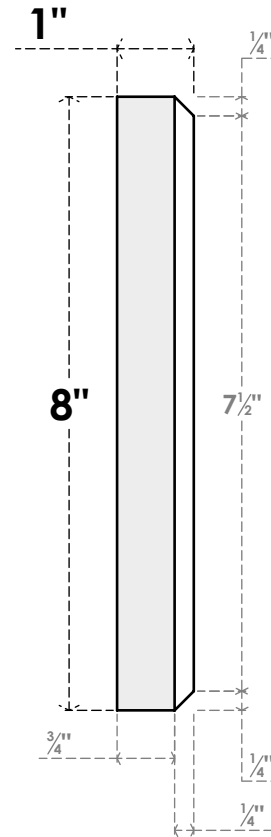

# ROSP080X080X100SDG07

8"W X 8"H X 1"P STANDARD SEDGWICK STAR ROSETTE WITH BEVELED EDGE, ARCHITECTURAL GRADE PVC

**FRONT**

**SIDE**

EKENA MILLWORK  
2300 WEST MAIN ST.  
CLARKSVILLE, TX 75426  
TOLL FREE: 866-607-0453  
WWW.EKENAMILLWORK.COM

**NOTES**

1. INSTALLATION TO BE COMPLETED IN ACCORDANCE WITH MANUFACTURER'S SPECIFICATIONS.
2. DRAWING MAY NOT BE TO SCALE
3. THIS DRAWING IS INTENDED FOR DESIGN AND PLANNING PURPOSES ONLY.
4. ALL INFORMATION CONTAINED HEREIN WAS CURRENT AT THE TIME OF DEVELOPMENT BUT MUST BE REVIEWED AND APPROVED BY THE PRODUCT MANUFACTURER TO BE CONSIDERED ACCURATE.
5. ARCHITECTURAL GRADE PVC PRODUCTS ARE MADE FROM EXPANDED CELLULAR PVC AND COME NATURALLY WHITE BUT MAY BE PAINTED