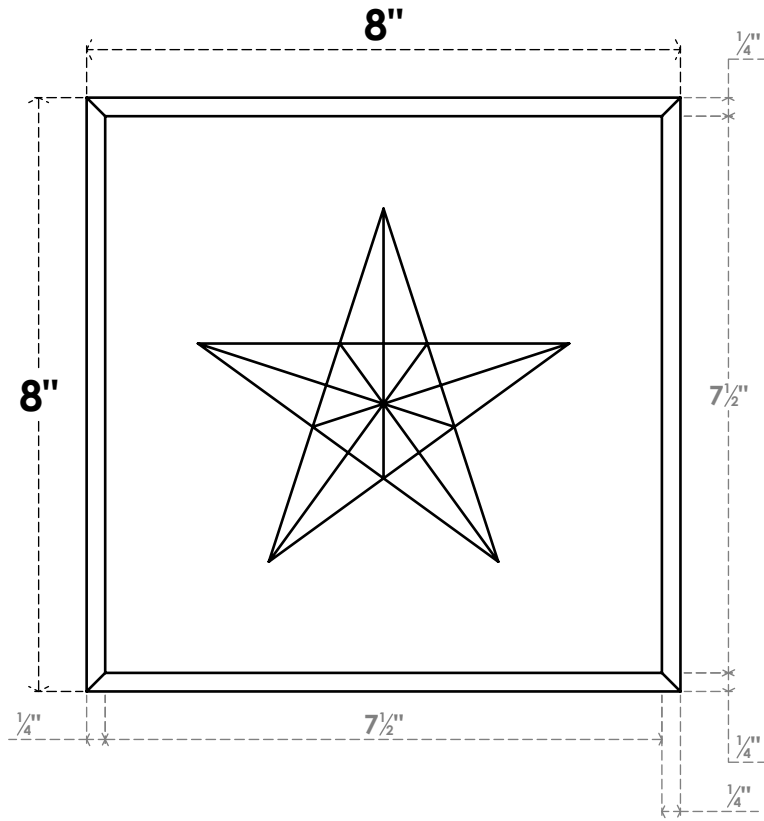

# ROSP080X080X100SDG07

8"W X 8"H X 1"P STANDARD SEDGWICK STAR ROSETTE WITH BEVELED EDGE, ARCHITECTURAL GRADE PVC

**FRONT**

**SIDE**

EKENA MILLWORK  
2300 WEST MAIN ST.  
CLARKSVILLE, TX 75426  
TOLL FREE: 866-607-0453  
WWW.EKENAMILLWORK.COM